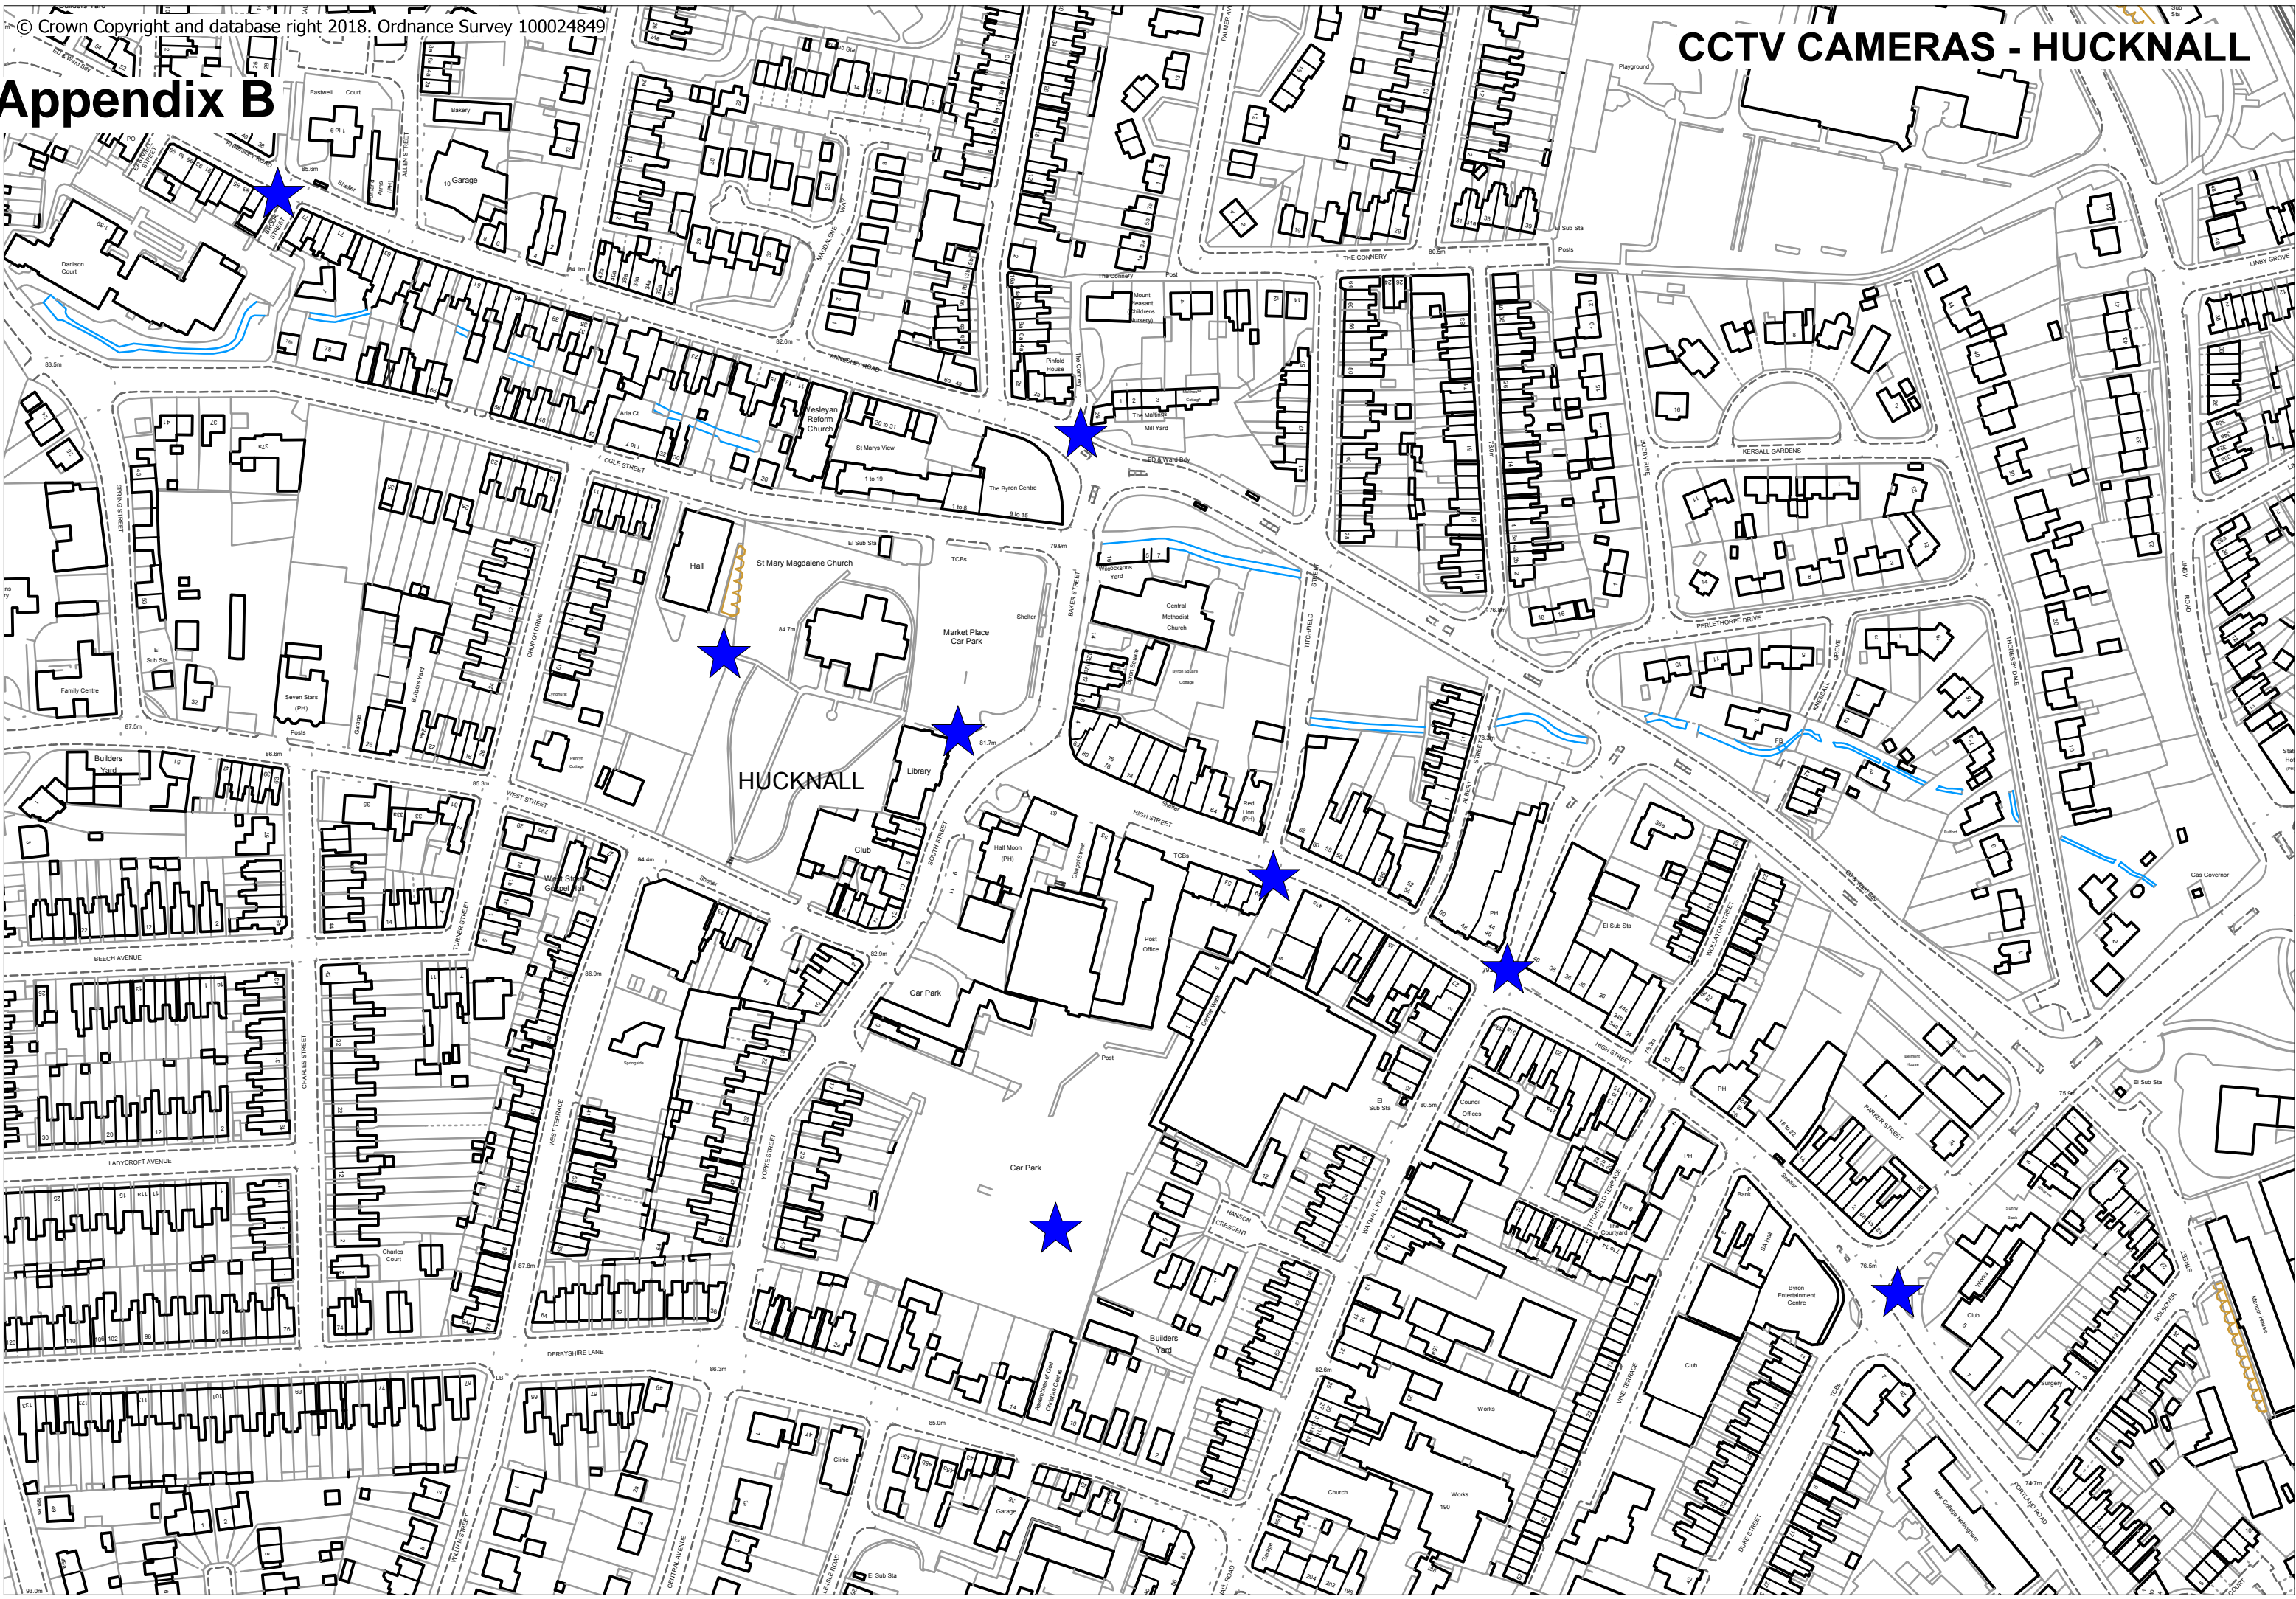

Appendix B

CCTV CAMERAS - KIRKBY IN ASHFIELD

CCTV CAMERAS - SUTTON IN ASHFIELD